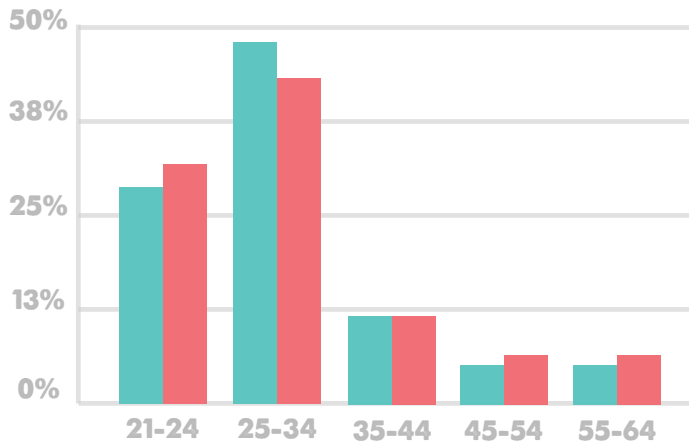

## HISTORY

Now, this is a story all about how, the bar crawl industry got flipped, turned upside-down. It started with the dream of a few nostalgic friends who wanted to jam out to the top hits of the 90s one night. Today, we're bringing that dream to you. The 90's Bar Crawl takes you back to the glory days — to simpler times, when you used pogs to barter and when you drove karts instead of cars. We bring the crowd, the music and the drink specials, and you present your brand to thousands of participants celebrating with us nationwide!

## EVENT STATISTICS

**1,700**

AVERAGE ATTENDEES PER EVENT

**42**

2016 EVENTS

**72,000**

TOTAL 2016 ATTENDEES

## DEMOGRAPHICS

**41%**  
MALE

**59%**  
FEMALE

AVERAGE **4.7**  
GROUP SIZE FRIENDS

**\$40,000**

AVERAGE INDIVIDUAL INCOME

**77%**

HAVE SOME COLLEGE EDUCATION OR HIGHER